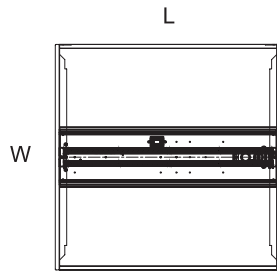

DIMENSIONS

2x2 Models

23.74"L x 23.74"W x 4.00"H

2x4 Models

47.75"L x 23.74"W x 3.00"H

SHIPPING INFORMATION

Model	Unit Weight	Shipping Dimensions	Shipping Weight	Quantity/Box
2x2	8.50 lbs	25.00"L x 24.50"W x 4.25"D	10.60 lbs	1
2x4	16.00 lbs	49.50"L x 24.50"W x 4.00"D	19.00 lbs	1