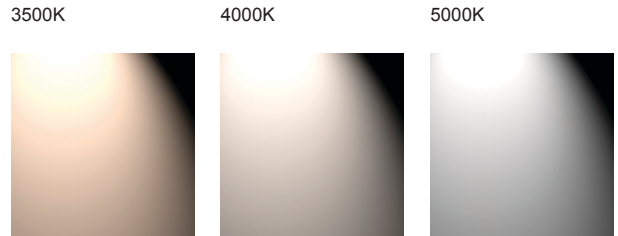

TUNABLE CORRELATED COLOR TEMPERATURES (CCT)

SPECIFICATIONS

ENERGY DATA

- Input Voltage: 120-277V
- Input Frequency: 50/60 Hz
- Wattage: Select (20W, 25W, 30W), Select (30W, 35W, 42W)
- Power Factor: >0.9
- Total Harmonic Distortion (THD): <10%
- Operating Temperature: -4°F to 104°F (-20°C to 40°C)

LIGHTING DATA

- Lumens: Select [2600 (20W), 3250 (25W), 3900 (30W)] or Select [3900 (30W), 4550 (35W), 5460 (42W)]
- Lumens Per Watt: 130 lm/W
- Color Correlated Temperature (CCT): Select (3500K, 4000K, 5000K)
- Dimmable: 0-10V
- Color Rendering Index (CRI): >80
- L70: 75000 hours