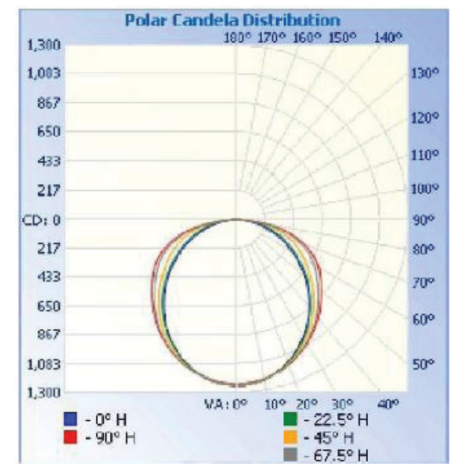

LIGHTING DATA

- Lumens: Select [2600 (20W), 3250 (25W), 3900 (30W)] or Select [3900 (30W), 4550 (35W), 5460 (42W)]
- Lumens Per Watt: 130 lm/W
- Color Correlated Temperature (CCT): Select (3500K, 4000K, 5000K)
- Dimmable: 0-10V
- Color Rendering Index (CRI): >80
- L70: 75000 hours

ORDERING INFORMATION

Model	Size	Wattage	Voltage	Current	Lumens	Efficacy	CCT	Dimming	Color	Dimensions	Weight
PTH-TTR-22-30W	2x2	(20W	120-277V	0.17A@120V, 0.07A@277V	2600	130 lm/W	(3500K, 4000K, 5000K)	0-10V	White	23.74"L x 23.74"W x 4.00"H	8.50 lbs
		25W		0.21A@120V, 0.09A@277V	3250						
		30W)		0.25A@120V, 0.11A@277V	3900						
PTH-TTR-24-45W	2x4	(30W	120-277V	0.25A@120V, 0.11A@277V	3900	130 lm/W	(3500K, 4000K, 5000K)	0-10V	White	47.75"L x 23.74"W x 3.00"H	16.00 lbs
		35W		0.29A@120V, 0.13A@277V	4550						
		42W)		0.35A@120V, 0.15A@277V	5460						

DIMENSIONS

2x2 Models

23.74"L x 23.74"W x 4.00"H

2x4 Models

47.75"L x 23.74"W x 3.00"H

SHIPPING INFORMATION

Model	Unit Weight	Shipping Dimensions	Shipping Weight	Quantity/Box
2x2	8.50 lbs	25.00"L x 24.50"W x 4.25"D	10.60 lbs	1
2x4	16.00 lbs	49.50"L x 24.50"W x 4.00"D	19.00 lbs	1

ZONAL LUMEN SUMMARY

Zone	Lumens	% Lamp	% Luminaire
0-30	960.4	25.3%	25.3%
0-40	1572.8	41.5%	41.5%
0-60	2818.7	74.4%	74.4%
60-90	962.5	25.4%	25.4%
70-100	452.9	12.0%	12.0%
90-120	3.1	0.1%	0.1%
0-90	3781.2	99.8%	99.8%
90-180	8.0	0.2%	0.2%
0-180	3789.2	100%	100%