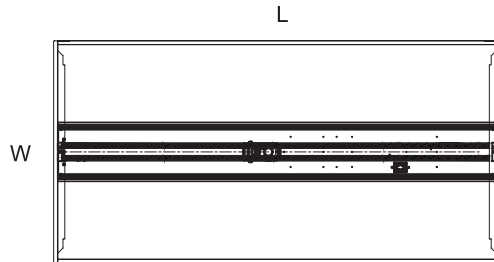

ORDERING INFORMATION

Model	Size	Wattage	Voltage	Current	Lumens	Efficacy	CCT	Dimming	Color	Dimensions	Weight
PTH-TTR-22-30W	2x2	(20W	120-277V	0.17A@120V, 0.07A@277V	2600	130 lm/W	(3500K, 4000K, 5000K)	0-10V	White	23.74"L x 23.74"W x 4.00"H	8.50 lbs
		25W		0.21A@120V, 0.09A@277V	3250						
		30W)		0.25A@120V, 0.11A@277V	3900						
PTH-TTR-24-45W	2x4	(30W	120-277V	0.25A@120V, 0.11A@277V	3900	130 lm/W	(3500K, 4000K, 5000K)	0-10V	White	47.75"L x 23.74"W x 3.00"H	16.00 lbs
		35W		0.29A@120V, 0.13A@277V	4550						
		42W)		0.35A@120V, 0.15A@277V	5460						

DIMENSIONS

2x2 Models

23.74"L x 23.74"W x 4.00"H

2x4 Models

47.75"L x 23.74"W x 3.00"H

SHIPPING INFORMATION

Model	Unit Weight	Shipping Dimensions	Shipping Weight	Quantity/Box
2x2	8.50 lbs	25.00"L x 24.50"W x 4.25"D	10.60 lbs	1
2x4	16.00 lbs	49.50"L x 24.50"W x 4.00"D	19.00 lbs	1