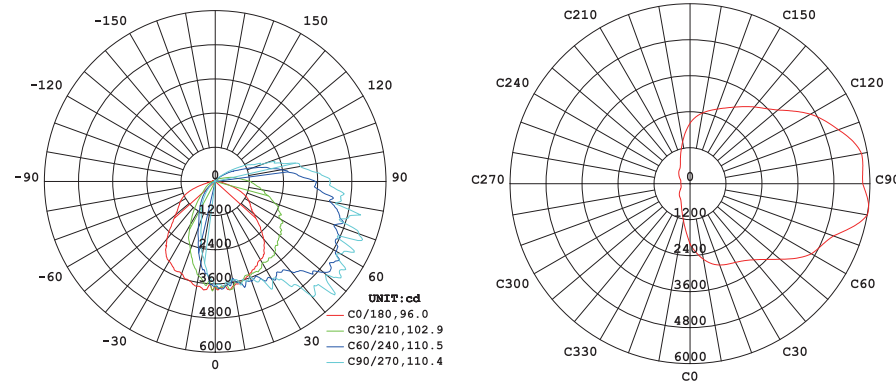

PROlite LED Lighting™

A Division of Emergensee® Lighting, Inc.

JOB NAME: _____

TYPE: _____

PART #: _____

NOTES: _____

ORDERING INFORMATION

Model	Wattage	Voltage	Current	Lumens	Efficacy	CCT	Dimming	Color	Dimensions
PETH-TWP-80W-4000K	40W	120-277V	0.33A@120V, 0.14A@277V	6000	150 lm/W	4000K	0-10V	Dark Bronze	14.25"L x 7.56"W x 9.36"H
	50W		0.42A@120V, 0.18A@277V	7500					
	60W		0.50A@120V, 0.22A@277V	9000					
	80W		0.67A@120V, 0.29A@277V	12000					
PETH-TWP-80W-5000K	40W	120-277V	0.33A@120V, 0.14A@277V	6000	150 lm/W	5000K	0-10V	Dark Bronze	14.25"L x 7.56"W x 9.36"H
	50W		0.42A@120V, 0.18A@277V	7500					
	60W		0.50A@120V, 0.22A@277V	9000					
	80W		0.67A@120V, 0.29A@277V	12000					
PETH-TWP-120W-4000K	90W	120-277V	0.75A@120V, 0.32A@277V	13500	150 lm/W	4000K	1-10V	Dark Bronze	14.25"L x 7.56"W x 9.36"H
	100W		0.83A@120V, 0.36A@277V	15000					
	110W		0.92A@120V, 0.40A@277V	16500					
	120W		1.00A@120V, 0.43A@277V	18000					
PETH-TWP-120W-5000K	90W	120-277V	0.75A@120V, 0.32A@277V	13500	150 lm/W	5000K	1-10V	Dark Bronze	14.25"L x 7.56"W x 9.36"H
	100W		0.83A@120V, 0.36A@277V	15000					
	110W		0.92A@120V, 0.40A@277V	16500					
	120W		1.00A@120V, 0.43A@277V	18000					

ORDERING GUIDE

PETH	TWP	80W	5000K
PETH	Group	Wattage	CCT

SHIPPING INFORMATION

Model Wattage	Shipping Dimensions	Shipping Weight	Quany /Box
All Models	14.96"L x 11.02"W x 9.45"D	11.46 lbs	1

PETH-TWP-120W-5000K

AVERAGE BEAM ANGLE(50%):105.0 DEG